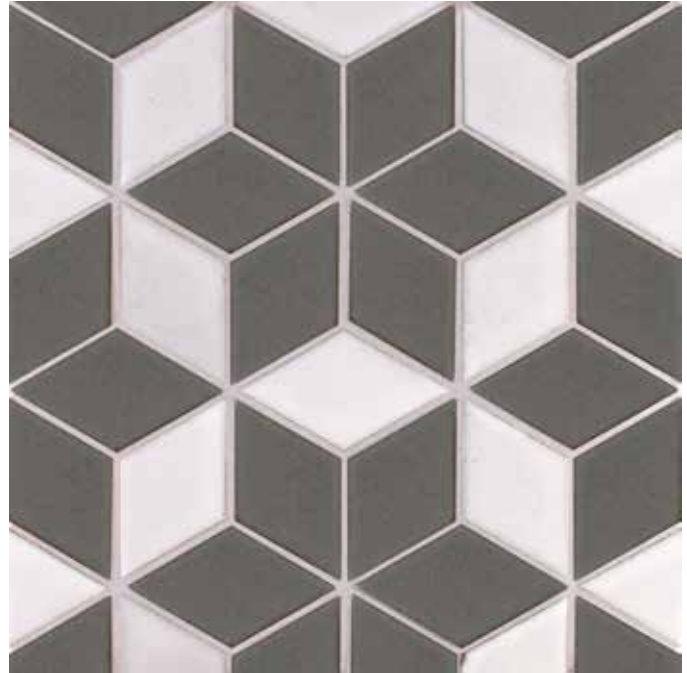

Diamond Pattern #1
Matte Cool Grey & Matte White