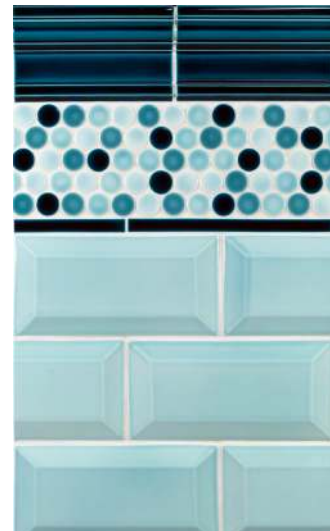

G1-71 12x20