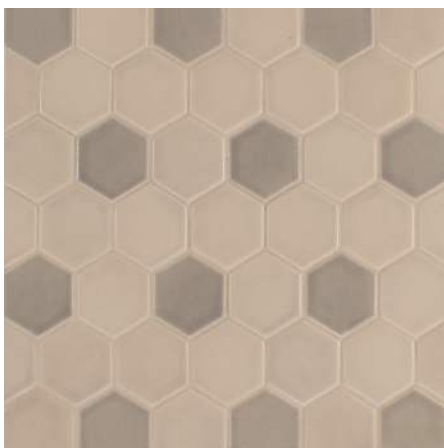

MB-167 M350, M351