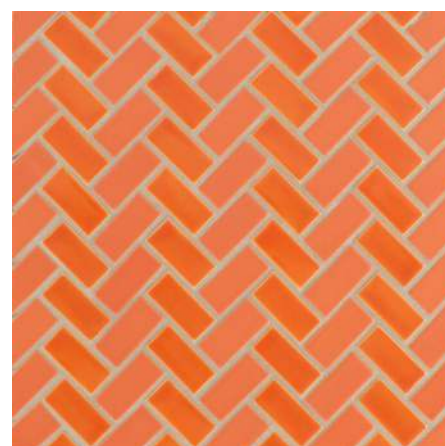

MB-166 M164, R164