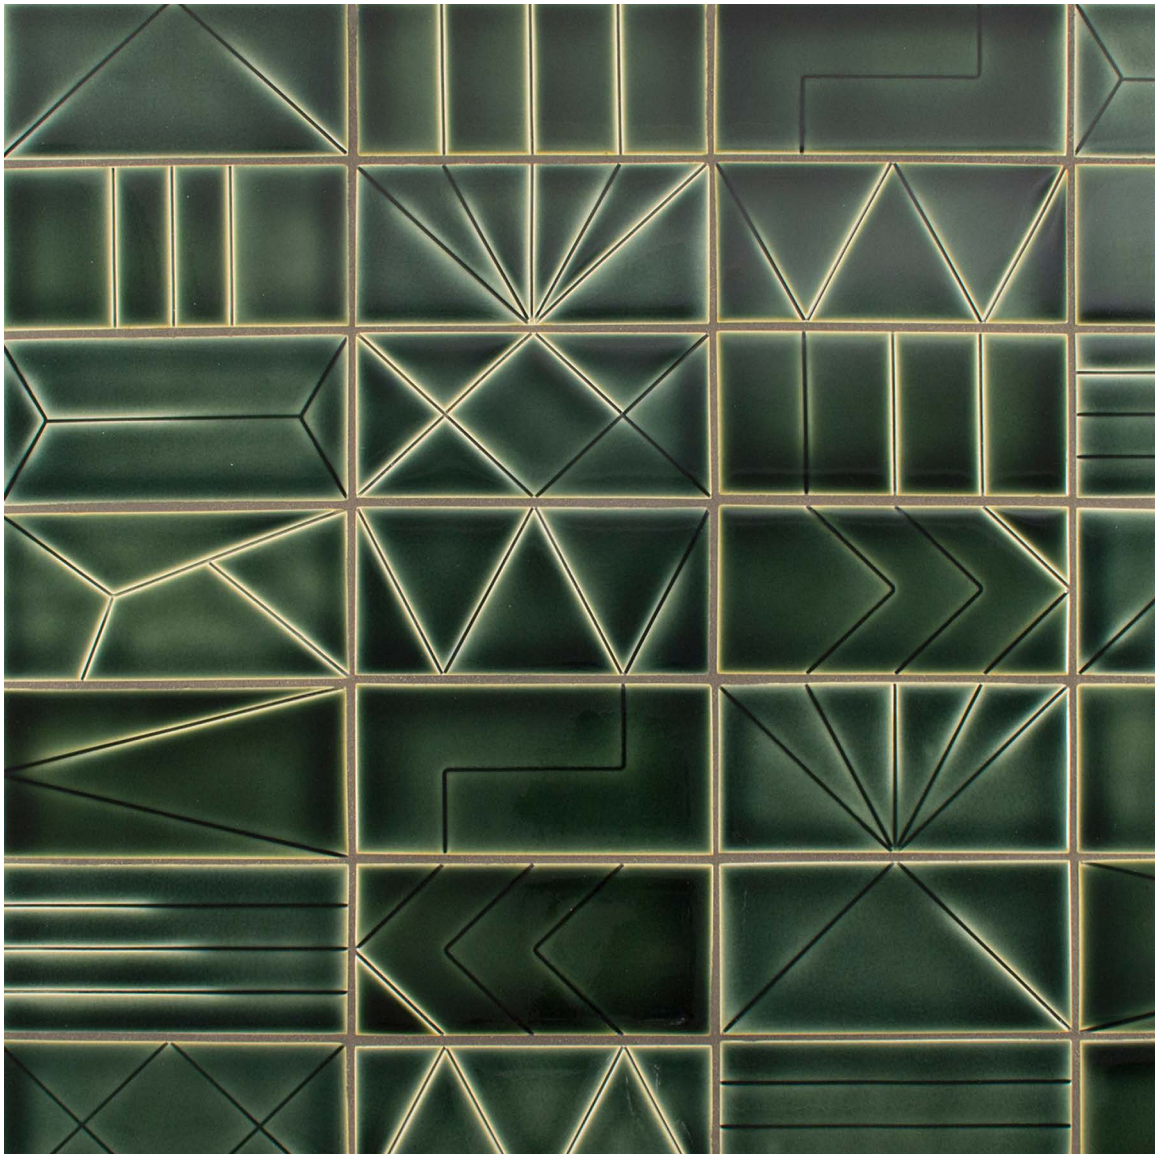

PRATT + LARSON

INLINE

Created by Belle Iskowitz + Anthony Asch, the InLine series enhances a classic shape with contemporary, linear patterning.

Comprised of 12 different 3x6 glyphs, InLine allows you to create beautiful, intriguing layers of pattern and geometry as simple or complex as you desire. Use a single element, mix and match or combine glyphs with smooth field to tell an infinite number of stories. We've included inspirational design layout suggestions within this brochure, but we're certain you will create exciting, new combinations that will allow you to transform your room into a space of significance.

Our handmade tile will vary in color, surface and size. Glaze pooling variation within recessed lines is to be expected.

G1-101 InLine K R93

G1-102 InLine A W96

InLine C W63

G1-104 InLine H W91

G1-100 InLine F+L S13

InLine C Border

DESIGN INSPIRATION

InLine C

InLine D

InLine D

InLine E, H, + K

DESIGN INSPIRATION

InLine F

InLine F + L

InLine G

InLine H

InLine H + D

InLine H & E

InLine I + J

InLine K

PRATT + LARSON