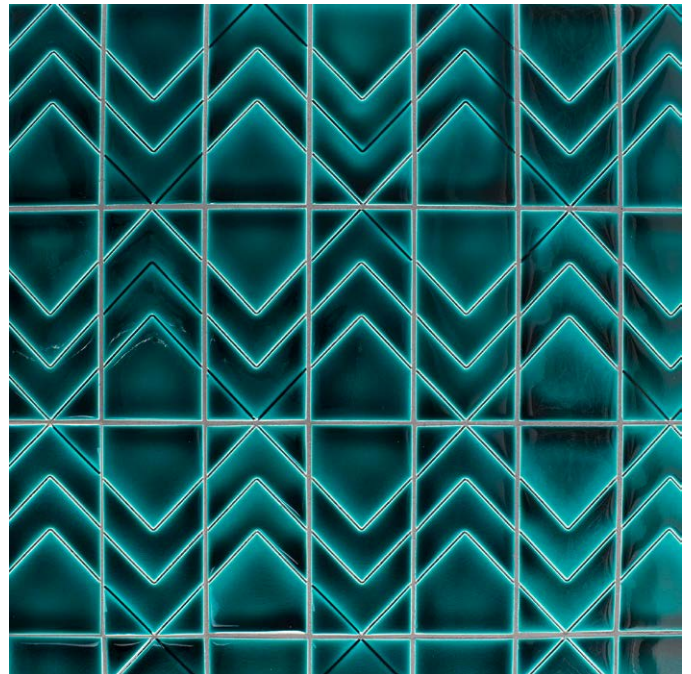

PRATT + LARSON

INLINE

Created by Belle Iskowitz + Anthony Asch, the InLine series enhances a classic shape with contemporary, linear patterning.

Comprised of 12 different 3x6 glyphs, InLine allows you to create beautiful, intriguing layers of pattern and geometry as simple or complex as you desire. Use a single element, mix and match or combine glyphs with smooth field to tell an infinite number of stories. We've included inspirational design layout suggestions within this brochure, but we're certain you will create exciting, new combinations that will allow you to transform your room into a space of significance.

InLine H IL-36XH

InLine I IL-36XI

InLine J IL-36XJ

InLine K IL-36XK

InLine L IL-36XL

InLine patterns can be ordered in any of our gorgeous monochrome glazes. Please refer to our glaze usage guide for application recommendations.

Our handmade tile will vary in color, surface and size. Glaze pooling variation within recessed lines is to be expected.

G1-101 InLine K R93

G1-102 InLine A W96

InLine C W63

G1-104 InLine H W91

G1-100 InLine F+L S13