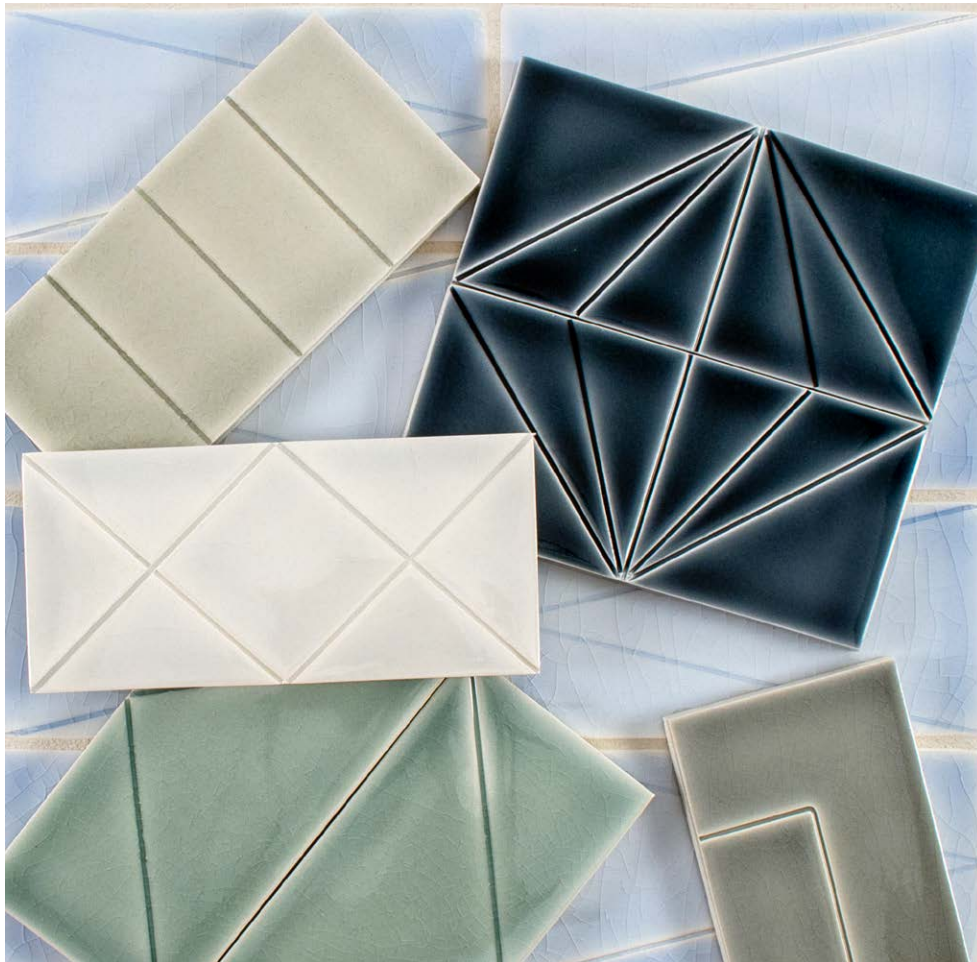

PRATT + LARSON

INLINE

Created by Belle Iskowitz + Anthony Asch, the InLine series enhances a classic shape with contemporary, linear patterning.

Comprised of 12 different 3x6 glyphs, InLine allows you to create beautiful, intriguing layers of pattern and geometry as simple or complex as you desire. Use a single element, mix and match or combine glyphs with smooth field to tell an infinite number of stories. We've included inspirational design layout suggestions within this brochure, but we're certain you will create exciting, new combinations that will allow you to transform your room into a space of significance.

The InLine patterns may be ordered in any of our gorgeous monochrome colors. Glaze choice and application may highlight or obscure lines, adding mystique and drama to your installation.

Pratt + Larson has been making hand crafted tile since 1982 in Portland, Oregon. Our tile is available for purchase through our network of partners throughout the US and Canada.