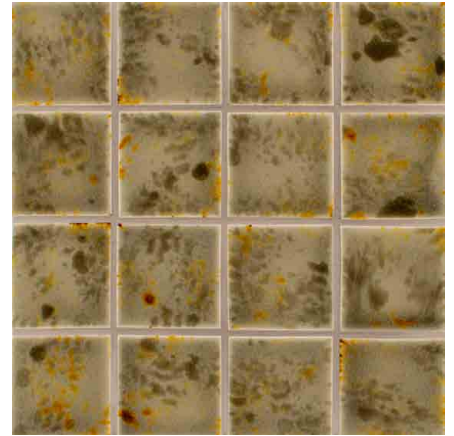

Each Tortoise glaze is hand-sponged with flowing, translucent layers that swirl across the crackled surface. This technique creates dramatic variation in the swirls and splashes of color, no two tiles are alike.

G4-95 Verdigris

CONCEPT BOARDS

G4-96 Mulberry

G4-97 Meadow

G4-98 Rosewood

G4-99 Chestnut

12x12 BOARDS

TB-17 Mulberry

TB-15 Camilla

TB-01 Rosewood

TB-16 Honeycomb

TB-14 Sundial

TB-04 Tiger's Eye

TB-11 Tiger's Eye

TB-06 Chestnut

TB-02 Cognac

12x12 BOARDS

TB-03 Tea Leaves

TB-05 Dappled Moss

TB-13 Meadow

TB-08 Fogbound

TB-07 Bluebell

TB-12 Verdigris

TB-09 Tidepool