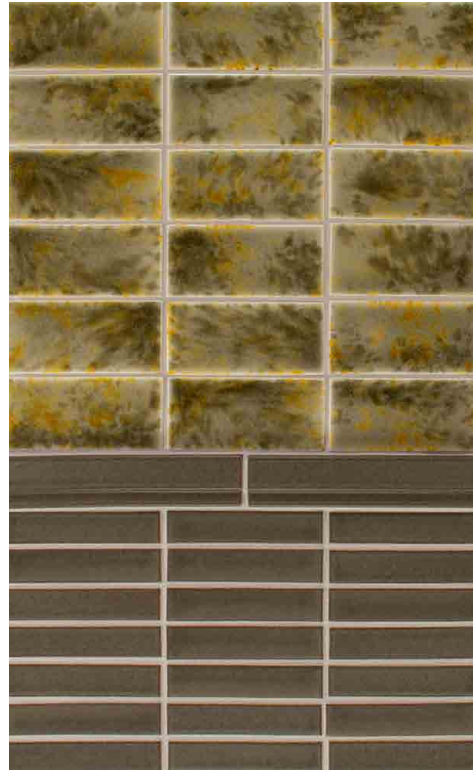

Each Tortoise glaze is hand-sponged with flowing, translucent layers that swirl across the crackled surface. This technique creates dramatic variation in the swirls and splashes of color, no two tiles are alike.

Tea Leaves - T7

Tiger's Eye - T8

Meadow - T9

Hedgerow - T10

Dappled Moss - T11

Chestnut - T12

Bluebell - T13

Fogbound - T14

Verdigris - T15

Harbor Mist - T16

Tidepool - T17

Inkwell - T18

CONCEPT BOARDS

G4-92 Dappled Moss

G4-93 Harbor Mist

G4-94 Tidepool

G4-95 Verdigris

CONCEPT BOARDS

G4-96 Mulberry

G4-97 Meadow

G4-98 Rosewood

G4-99 Chestnut

12x12 BOARDS

TB-17 Mulberry