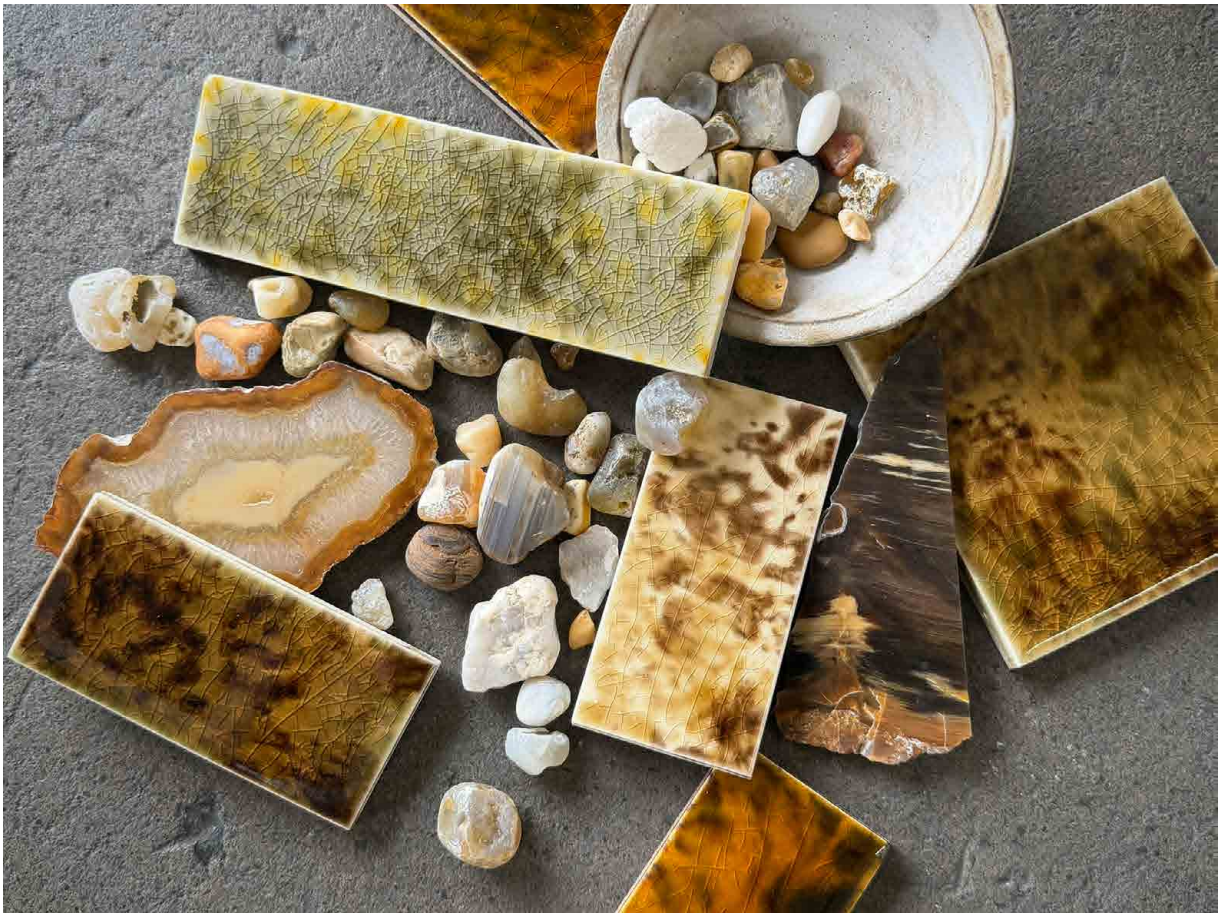

PRATT + LARSON

TORTOISE

INTRODUCING TORTOISE

We're excited to share the newest addition to our glaze families: Tortoise — a bold, hand-painted collection of 18 glazes, inspired by antique Victorian tiles, natural patinas and the slow work of time. Tortoise brings the past forward with rich, modern color combinations creating spaces that feel both timeless and current.

Each Tortoise glaze is hand-sponged with flowing, translucent layers that swirl across the crackled surface. This technique creates dramatic variation in the swirls and splashes of color, no two tiles are alike.

Hand Painted Tortoise colors are available to order on smooth field tile, use our versatile mini quarter round for a finished edge.

Explore the new Tortoise glazes today, and see how this bold spin on crackle can add depth, character, and vintage charm to your next project. We can't wait to see the magical spaces you create with them.

12x12 BOARDS

TB-03 Tea Leaves

TB-05 Dappled Moss

TB-13 Meadow

TB-08 Fogbound

TB-07 Bluebell

TB-12 Verdigris

TB-09 Tidepool