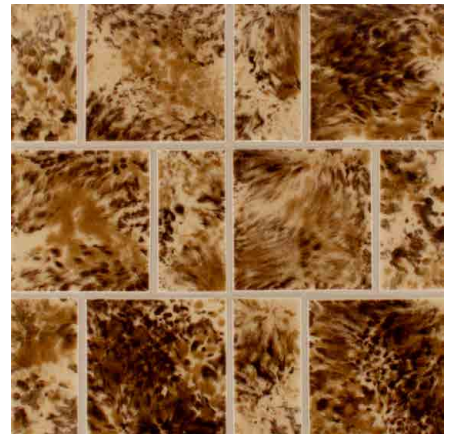

G4-95 Verdigris

CONCEPT BOARDS

G4-96 Mulberry

G4-97 Meadow

G4-98 Rosewood

G4-99 Chestnut

12x12 BOARDS

TB-17 Mulberry

TB-15 Camilla

TB-01 Rosewood

TB-16 Honeycomb

TB-14 Sundial

TB-04 Tiger's Eye

TB-11 Tiger's Eye

TB-06 Chestnut

TB-02 Cognac

12x12 BOARDS

TB-03 Tea Leaves

TB-05 Dappled Moss

TB-13 Meadow

TB-08 Fogbound

TB-07 Bluebell

TB-12 Verdigris

TB-09 Tidepool