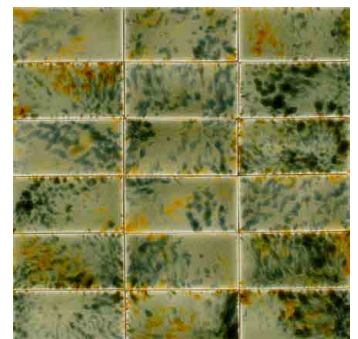

Each Tortoise glaze is hand-sponged with flowing, translucent layers that swirl across the crackled surface. This technique creates dramatic variation in the swirls and splashes of color, no two tiles are alike.

Hand Painted Tortoise colors are available to order on smooth field tile, use our versatile mini quarter round for a finished edge.

Explore the new Tortoise glazes today, and see how this bold spin on crackle can add depth, character, and vintage charm to your next project. We can't wait to see the magical spaces you create with them.

PRATT + LARSON

TORTOISE GLAZES

Mulberry - T1

Camilla - T2

Honeycomb - T3

Sundial - T4

Rosewood - T5

Cognac - T6

Tea Leaves - T7

Tiger's Eye - T8

Meadow - T9

Hedgerow - T10

Dappled Moss - T11

Chestnut - T12

Bluebell - T13

Fogbound - T14