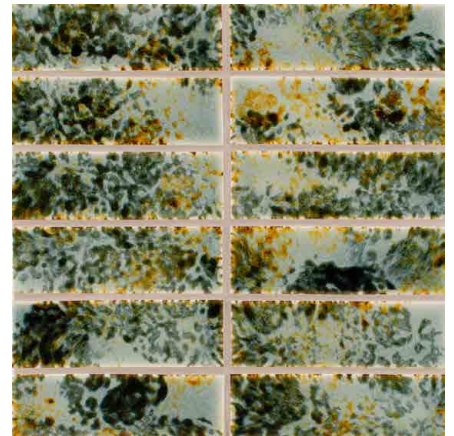

Each Tortoise glaze is hand-sponged with flowing, translucent layers that swirl across the crackled surface. This technique creates dramatic variation in the swirls and splashes of color, no two tiles are alike.

TB-15 Camilla

TB-01 Rosewood

TB-16 Honeycomb

TB-14 Sundial

TB-04 Tiger's Eye

TB-11 Tiger's Eye

TB-06 Chestnut

TB-02 Cognac

12x12 BOARDS

TB-03 Tea Leaves

TB-05 Dappled Moss

TB-13 Meadow

TB-08 Fogbound

TB-07 Bluebell

TB-12 Verdigris

TB-09 Tidepool

TB-10 Inkwell