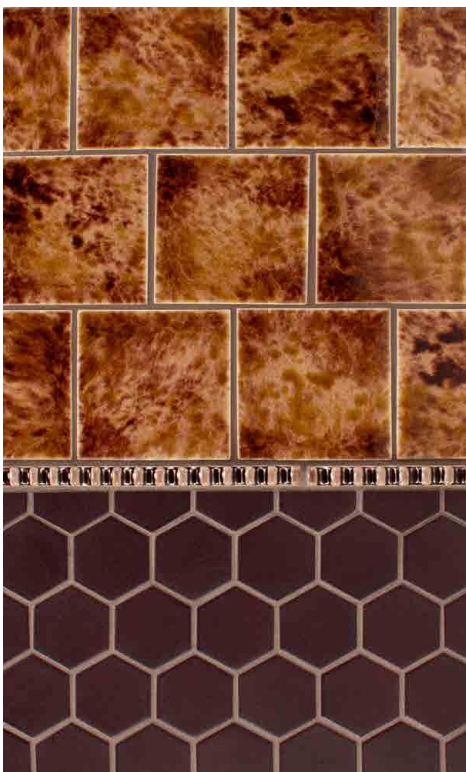

Each Tortoise glaze is hand-sponged with flowing, translucent layers that swirl across the crackled surface. This technique creates dramatic variation in the swirls and splashes of color, no two tiles are alike.

G4-95 Verdigris

CONCEPT BOARDS

G4-96 Mulberry

G4-97 Meadow

G4-98 Rosewood

G4-99 Chestnut

12x12 BOARDS

TB-17 Mulberry

TB-15 Camilla

TB-01 Rosewood

TB-16 Honeycomb

TB-14 Sundial

TB-04 Tiger's Eye

TB-11 Tiger's Eye

TB-06 Chestnut

TB-02 Cognac

12x12 BOARDS

TB-03 Tea Leaves

TB-05 Dappled Moss

TB-13 Meadow

TB-08 Fogbound

TB-07 Bluebell

TB-12 Verdigris

TB-09 Tidepool