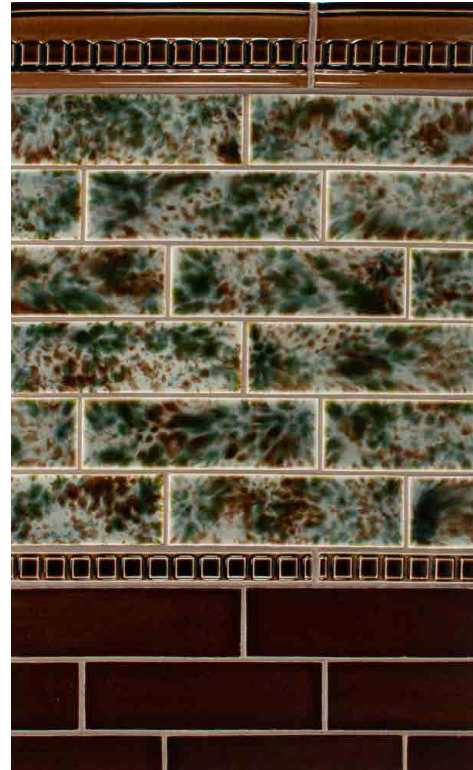

Each Tortoise glaze is hand-sponged with flowing, translucent layers that swirl across the crackled surface. This technique creates dramatic variation in the swirls and splashes of color, no two tiles are alike.

Hand Painted Tortoise colors are available to order on smooth field tile, use our versatile mini quarter round for a finished edge.

Explore the new Tortoise glazes today, and see how this bold spin on crackle can add depth, character, and vintage charm to your next project. We can't wait to see the magical spaces you create with them.

Tea Leaves - T7

Tiger's Eye - T8

Meadow - T9

Hedgerow - T10

Dappled Moss - T11

Chestnut - T12

Bluebell - T13

Fogbound - T14

Verdigris - T15

Harbor Mist - T16

Tidepool - T17

Inkwell - T18

CONCEPT BOARDS

G4-92 Dappled Moss

G4-93 Harbor Mist

G4-94 Tidepool