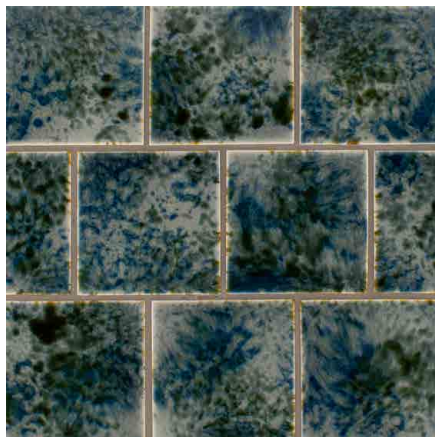

Each Tortoise glaze is hand-sponged with flowing, translucent layers that swirl across the crackled surface. This technique creates dramatic variation in the swirls and splashes of color, no two tiles are alike.

G4-95 Verdigris

CONCEPT BOARDS

G4-96 Mulberry

G4-97 Meadow

G4-98 Rosewood

G4-99 Chestnut

12x12 BOARDS

TB-17 Mulberry

TB-15 Camilla

TB-01 Rosewood

TB-16 Honeycomb

TB-14 Sundial

TB-04 Tiger's Eye

TB-11 Tiger's Eye

TB-06 Chestnut

TB-02 Cognac

12x12 BOARDS

TB-03 Tea Leaves

TB-05 Dappled Moss

TB-13 Meadow

TB-08 Fogbound

TB-07 Bluebell

TB-12 Verdigris

TB-09 Tidepool